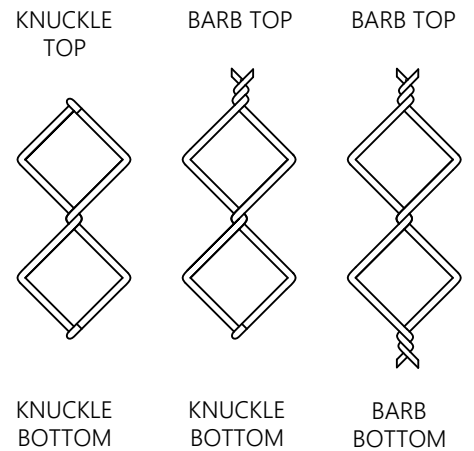

ROMA FENCE LTD.

CHAIN LINK FENCE - VINYL COATED MESH - 3/4 "

SPECIFICATIONS

COLOUR

- BLACK
- GREEN
- WHITE
- BROWN

* ADDITIONAL COLOURS
AVAILABLE UPON REQUEST

STYLE

3/4" Vinyl Coated Mesh

GAUGE

9 ga. 11 ga.

* OTHER GAUGES AVAILABLE
UPON REQUEST.

[NOT TO SCALE]

MESH SIZE

FINISHED DIAMETER

9 ga. = 0.148" ± 0.004"
11 ga. = 0.120" ± 0.004"

SELVAGE