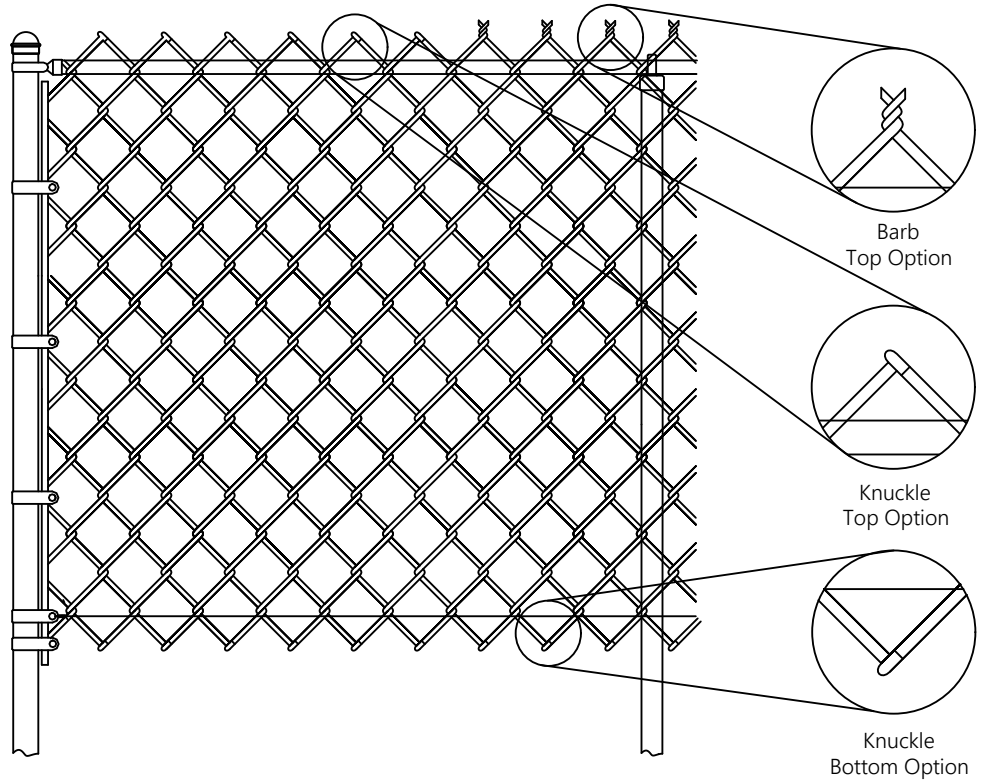

ROMA FENCE LTD.

CHAIN LINK FENCE - VINYL COATED MESH - 3/4 "

SPECIFICATIONS

COLOUR

- BLACK
- GREEN
- WHITE
- BROWN

* ADDITIONAL COLOURS
AVAILABLE UPON REQUEST

STYLE

3/4" Vinyl Coated Mesh

GAUGE

9 ga. 11 ga.

* OTHER GAUGES AVAILABLE
UPON REQUEST.

[NOT TO SCALE]

MESH SIZE

FINISHED DIAMETER

9 ga. = 0.148" ± 0.004"
11 ga. = 0.120" ± 0.004"

SELVAGE