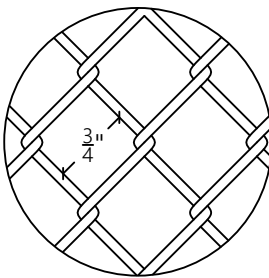

ROMA FENCE LTD.

CHAIN LINK FENCE - GALVANIZED MINI MESH - 3/4"

SPECIFICATIONS

COLOUR

GALVANIZED

STYLE

3/4" Galvanized Mini Mesh
1.2 oz Zinc Coating

TENSILE STRENGTH

11 ga. \approx 65,000 - 75,000 psi

GAUGE

11 ga.

* OTHER GAUGES AVAILABLE
UPON REQUEST.

[NOT TO SCALE]

MESH SIZE

FINISHED DIAMETER

11 ga. = $0.109'' \pm 0.004''$

SELVAGE

KNUCKLE
TOP

BARB TOP

BARB TOP

KNUCKLE
BOTTOM

KNUCKLE
BOTTOM

BARB
BOTTOM

WEIGHT PER SQ. FT