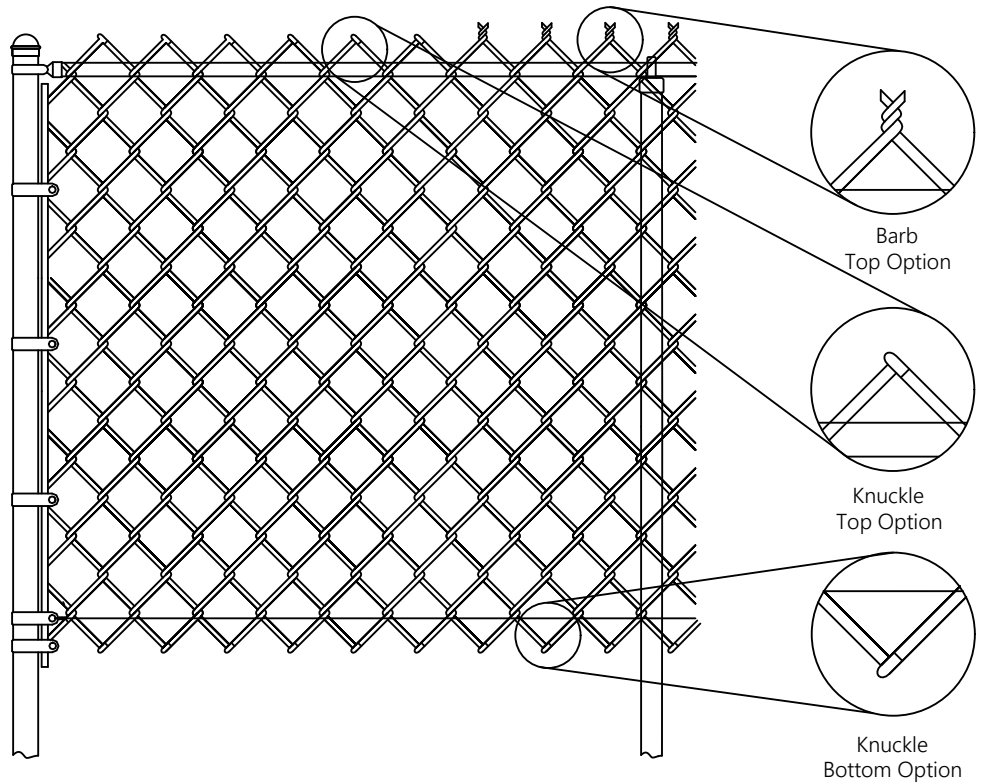

ROMA FENCE LTD.

CHAIN LINK FENCE - GALVANIZED MINI MESH - 3/4"

SPECIFICATIONS

COLOUR

GALVANIZED

STYLE

3/4" Galvanized Mini Mesh
1.2 oz Zinc Coating

TENSILE STRENGTH

11 ga. \approx 65,000 - 75,000 psi

GAUGE

11 ga.

* OTHER GAUGES AVAILABLE
UPON REQUEST.

[NOT TO SCALE]

MESH SIZE

FINISHED DIAMETER

11 ga. = $0.109'' \pm 0.004''$

SELVAGE

KNUCKLE
TOP

BARB TOP

BARB TOP

KNUCKLE
BOTTOM

KNUCKLE
BOTTOM

BARB
BOTTOM

WEIGHT PER SQ. FT