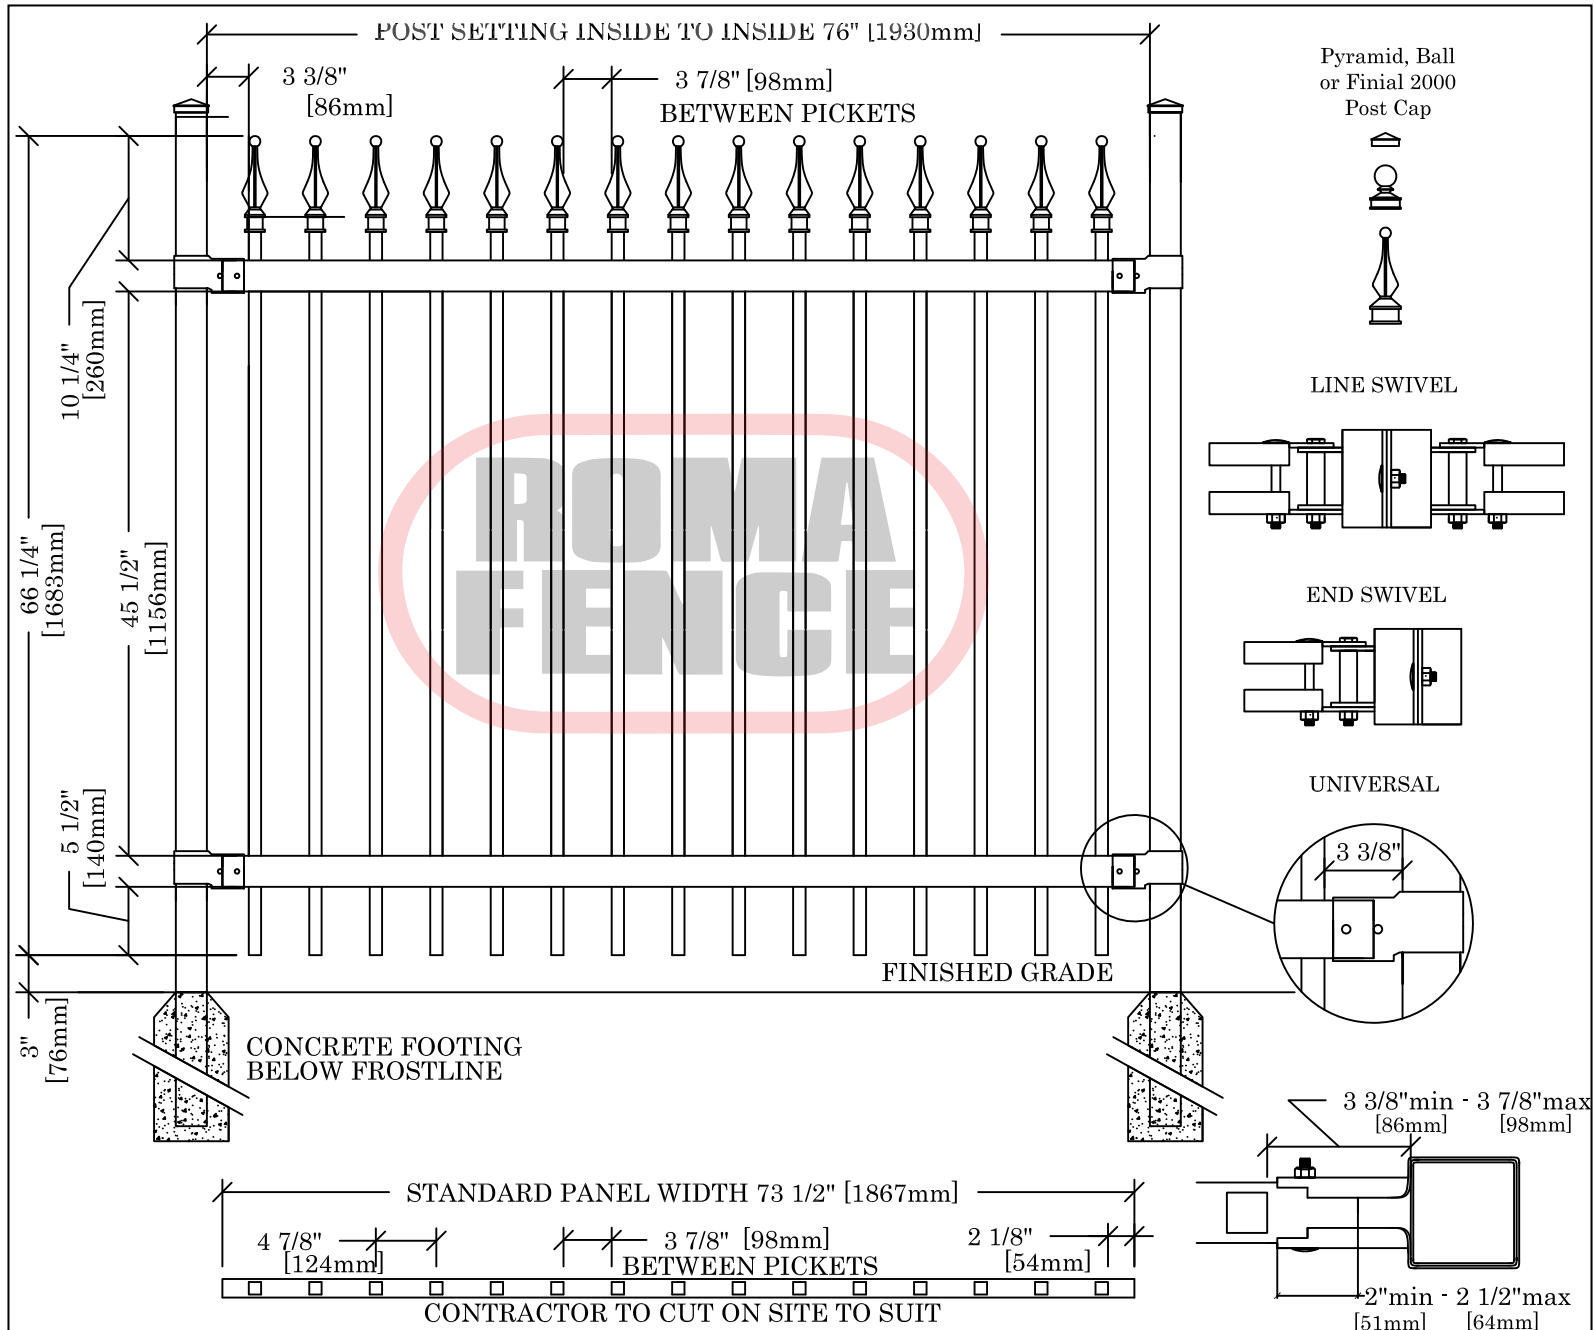

THE IMPERIAL PLUS COLLECTION

FORTRESS PLUS

SPECIFICATIONS

POSTS, RAILS, PICKETS		Fittings:	15 Gauge Stamp Forged Factory Finish, As Above
Cold Formed Steel Tubing, Interior & Exterior Galvalume Coating, Chromate Conversion Coating. Electrostatically Applied, Thermally Bonded Polyester Powder Coating Minimum Film Thickness 2.5 Mills E-Coat dipped prime coat (optional)		Welds:	Stainless Steel
		Standard Panel Width:	73 1/2" (1867mm)
		Standard Panel Heights:	54 1/4" (1370mm) 66 1/4" (1683mm) Custom Heights Available* * E-Coat only available 6' & under
Posts:	3" x 3" (76mm x 76mm) Schedule 40 4" x 4" (102mm x 102mm) Schedule 40 6" x 6" (152mm x 152mm) Schedule 40	Standard Gate Openings Inside Posts:	45 1/2" (1156mm) 50 1/2" (1283mm) 60 1/4" (1530mm)
Standard Post Spacing:	76" (1930mm) Inside Dimension	Colours:	Standard - High Gloss Black, High Gloss White Optional Colours - Fence Brown, Fence Green Custom Colours Available Upon Request
Post Caps:	Pyramid, Ball or Finial 2000	Warranty:	See Warranty Supplement
Rails:	2 1/2" x 1 1/2" (64mm x 38mm) 14 Gauge		
Pickets:	1" x 1" (25mm x 25mm) 18 Gauge		