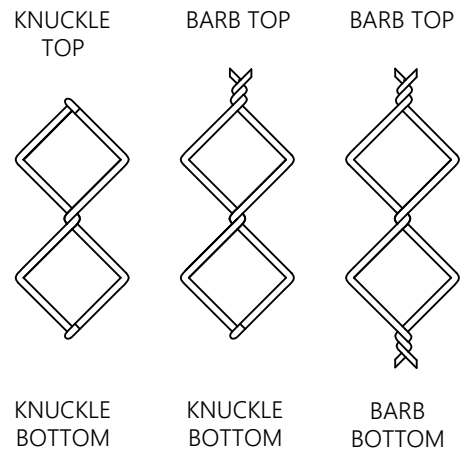

SELVAGE

10 HOLLAND DR,
BOLTON, ON L7E 1G6
WWW.ROMAFENCE.COM