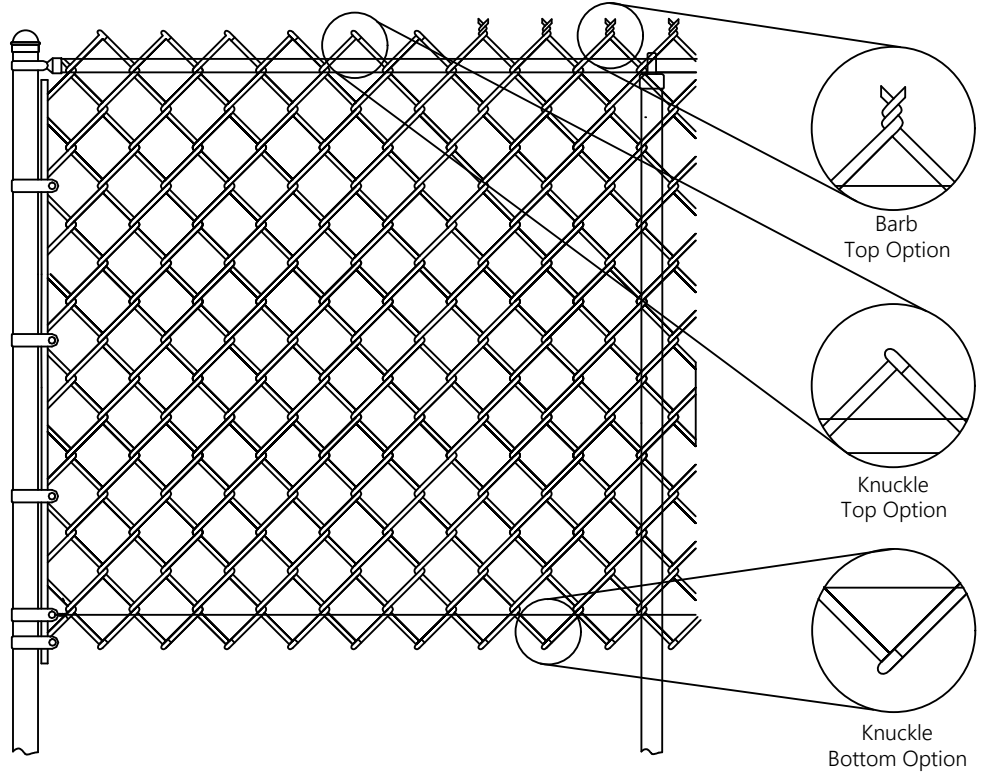

ROMA FENCE LTD.

CHAIN LINK FENCE - VINYL COATED MESH - 1 1/2"

SPECIFICATIONS

COLOUR

- BLACK
- GREEN
- WHITE
- BROWN

* ADDITIONAL COLOURS
AVAILABLE UPON REQUEST

STYLE

1 1/2" Vinyl Coated Mesh

GAUGE

* OTHER GAUGES AVAILABLE
UPON REQUEST.

[NOT TO SCALE]

WEIGHT PER SQ. FT

- 6 ga. ≈ 1.12 lbs/ sq. ft
- 9 ga. ≈ 0.540 lbs/ sq. ft
- 11 ga. ≈ 0.385 lbs/ sq. ft

MESH SIZE

FINISHED DIAMETER

- 6 ga. = 0.188" ± 0.004"
- 9 ga. = 0.148" ± 0.004"
- 11 ga. = 0.120" ± 0.004"