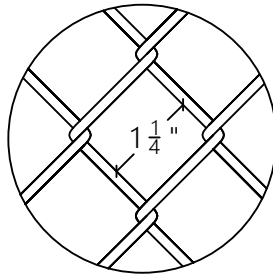

ROMA FENCE LTD.

CHAIN LINK FENCE - SMALL MESH - 1 1/4 "

SPECIFICATIONS

COLOUR

- BLACK
- GREEN
- WHITE
- BROWN

* ADDITIONAL COLOURS
AVAILABLE UPON REQUEST

STYLE

1 1/4" Mini Mesh

GAUGE

9 ga. 11 ga.

* OTHER GAUGES AVAILABLE
UPON REQUEST.

[NOT TO SCALE]

WEIGHT PER SQ. FT

9 ga. ≈ 0.714 lbs/ sq. ft
11 ga. ≈ 0.460 lbs/ sq. ft

MESH SIZE

FINISHED DIAMETER

9 ga. = 0.148" ± 0.004"
11 ga. = 0.120 ± 0.004"

SELVAGE

KNUCKLE
TOP

BARB TOP

BARB TOP

KNUCKLE
BOTTOM

KNUCKLE
BOTTOM

BARB
BOTTOM