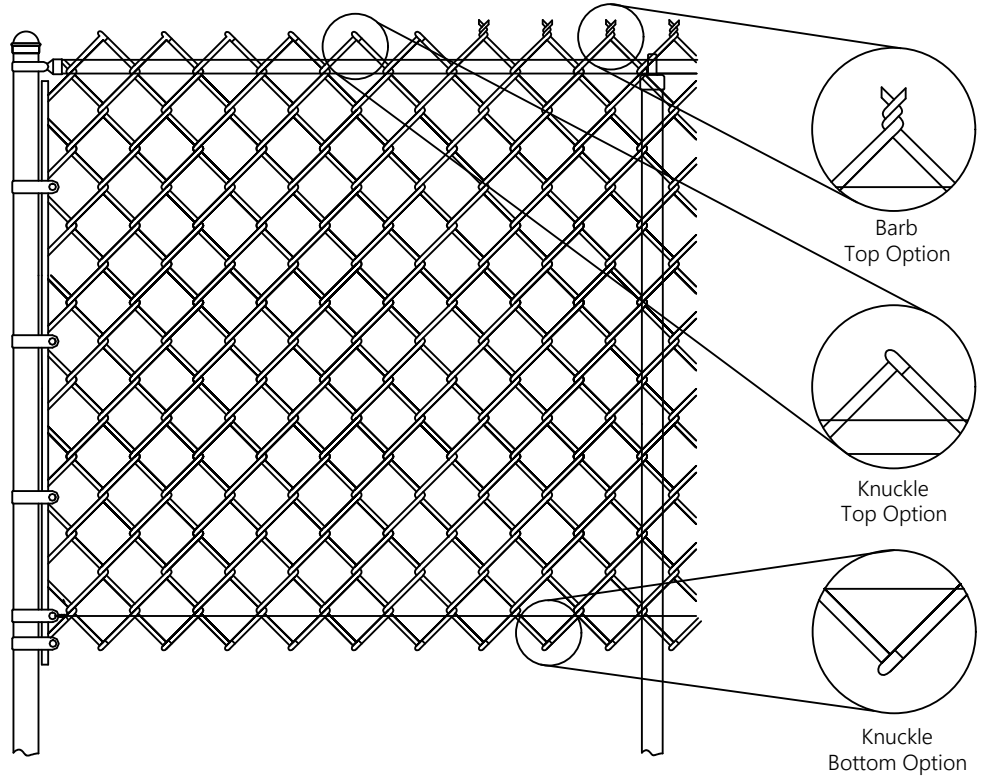

ROMA FENCE LTD.

CHAIN LINK FENCE - SMALL MESH - 1 1/4 "

SPECIFICATIONS

COLOUR

- BLACK
- GREEN
- WHITE
- BROWN

* ADDITIONAL COLOURS
AVAILABLE UPON REQUEST

STYLE

1 1/4" Mini Mesh

GAUGE

9 ga. 11 ga.

* OTHER GAUGES AVAILABLE
UPON REQUEST.

[NOT TO SCALE]

WEIGHT PER SQ. FT

9 ga. ≈ 0.714 lbs/ sq. ft
11 ga. ≈ 0.460 lbs/ sq. ft

MESH SIZE

FINISHED DIAMETER

9 ga. = 0.148" ± 0.004"
11 ga. = 0.120 ± 0.004"

SELVAGE

KNUCKLE
TOP

BARB TOP

BARB TOP

KNUCKLE
BOTTOM

KNUCKLE
BOTTOM

BARB
BOTTOM