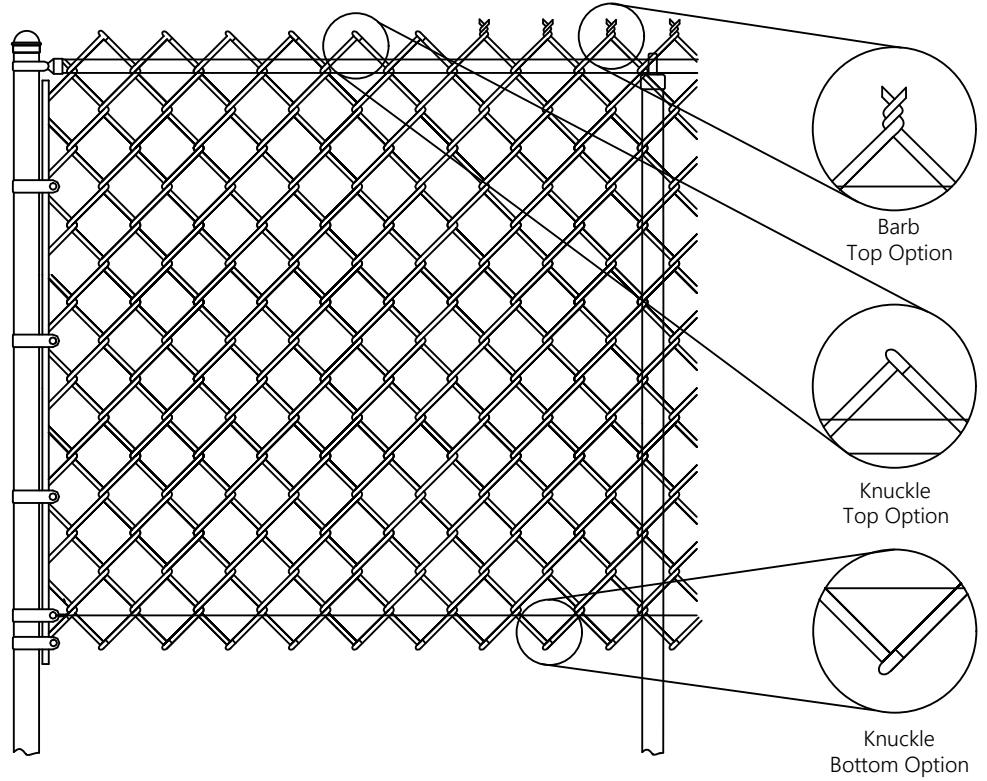

ROMA FENCE LTD.

CHAIN LINK FENCE - MINI MESH - 1 "

SPECIFICATIONS

COLOUR

- BLACK
- GREEN
- WHITE
- BROWN

* ADDITIONAL COLOURS
AVAILABLE UPON REQUEST

STYLE

1" Mini Mesh

GAUGE

9 ga. 11 ga.

* OTHER GAUGES AVAILABLE
UPON REQUEST.

[NOT TO SCALE]

WEIGHT PER SQ.FT

9 ga. \approx 0.772 lbs/ sq. ft
11 ga. \approx 0.590 lbs/ sq. ft

MESH SIZE

FINISHED DIAMETER

9 ga. = $0.148'' \pm 0.004''$
11 ga. = $0.120 \pm 0.004''$

SELVAGE

KNUCKLE
TOP

KNUCKLE
BOTTOM

BARB TOP

KNUCKLE
BOTTOM

BARB TOP

BARB
BOTTOM