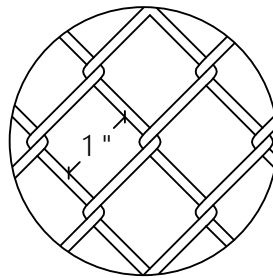

GAUGE

9 ga. 11 ga.

* OTHER GAUGES AVAILABLE
UPON REQUEST.

[NOT TO SCALE]

WEIGHT PER SQ.FT

9 ga. \approx 0.772 lbs/ sq. ft
11 ga. \approx 0.590 lbs/ sq. ft

MESH SIZE

FINISHED DIAMETER

9 ga. = $0.148'' \pm 0.004''$
11 ga. = $0.120 \pm 0.004''$

SELVAGE

KNUCKLE
TOP

KNUCKLE
BOTTOM

BARB TOP

KNUCKLE
BOTTOM

BARB TOP

BARB
BOTTOM