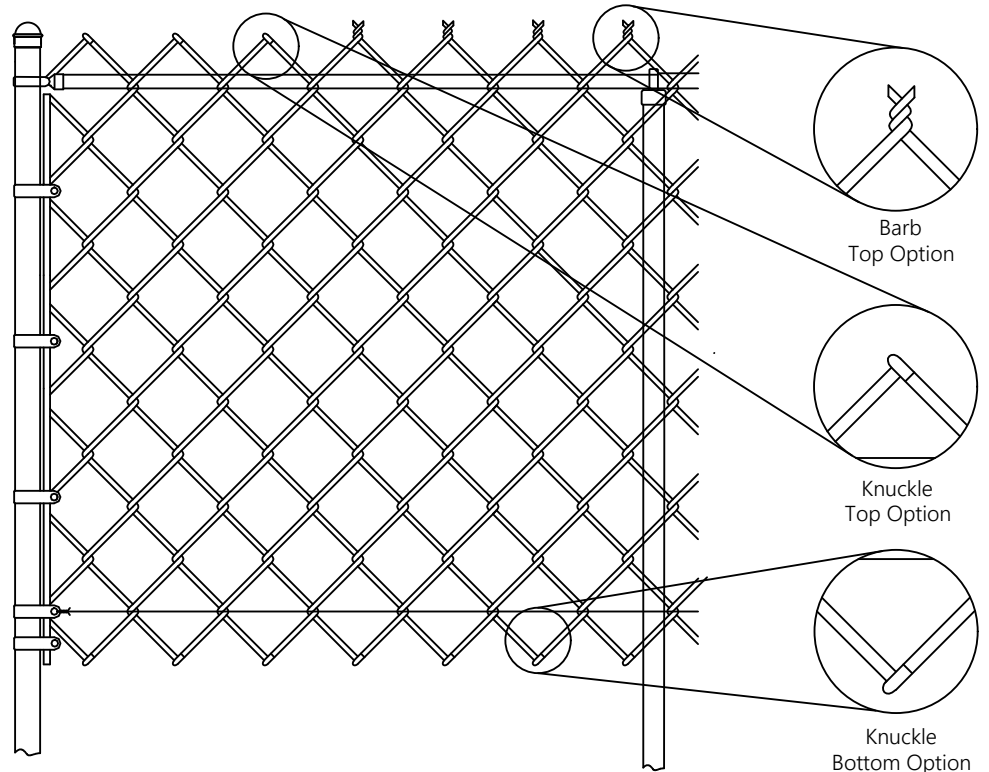

ROMA FENCE LTD.

CHAIN LINK FENCE - VINYL COATED MESH - CANADIAN 2"

(CANADIAN STANDARD)

SPECIFICATIONS

COLOUR

- BLACK
- GREEN
- WHITE
- BROWN

* ADDITIONAL COLOURS
AVAILABLE UPON REQUEST

STYLE

Canadian 2" Vinyl Coated
Mesh

GAUGE

* OTHER GAUGES AVAILABLE
UPON REQUEST.

[NOT TO SCALE]

WEIGHT PER SQ. FT

- 6 ga. \approx 0.807 lbs/ sq. ft
- 9 ga. \approx 0.360 lbs/ sq. ft
- 11 ga. \approx 0.240 lbs/ sq. ft

MESH SIZE

FINISHED DIAMETER

- 6 ga. = 0.188" \pm 0.004"
- 9 ga. = 0.148" \pm 0.004"
- 11 ga. = 0.120" \pm 0.004"

SELVAGE

10 HOLLAND DR,
BOLTON, ON L7E 1G6
WWW.ROMAFENCE.COM