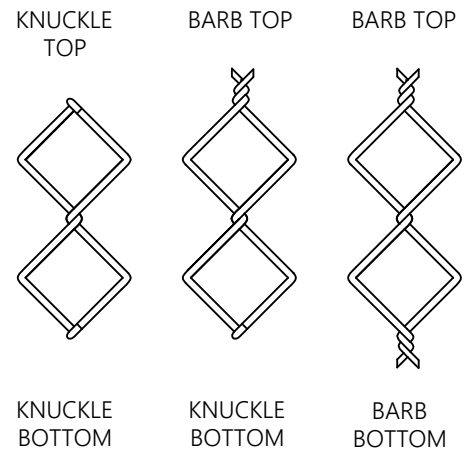

ROMA FENCE LTD.

CHAIN LINK FENCE - VINYL COATED MESH - CANADIAN 2"

(CANADIAN STANDARD)

SPECIFICATIONS

COLOUR

- BLACK
- GREEN
- WHITE
- BROWN

* ADDITIONAL COLOURS
AVAILABLE UPON REQUEST

STYLE

Canadian 2" Vinyl Coated
Mesh

GAUGE

* OTHER GAUGES AVAILABLE
UPON REQUEST.

[NOT TO SCALE]

WEIGHT PER SQ. FT

- 6 ga. \approx 0.807 lbs/ sq. ft
- 9 ga. \approx 0.360 lbs/ sq. ft
- 11 ga. \approx 0.240 lbs/ sq. ft

MESH SIZE

FINISHED DIAMETER

- 6 ga. = 0.188" \pm 0.004"
- 9 ga. = 0.148" \pm 0.004"
- 11 ga. = 0.120" \pm 0.004"

SELVAGE

10 HOLLAND DR,
BOLTON, ON L7E 1G6
WWW.ROMAFENCE.COM