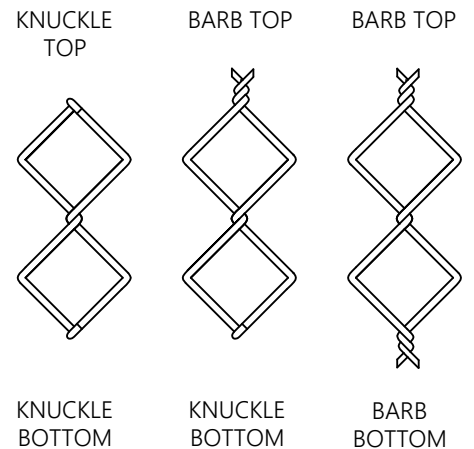

SELVAGE

10 HOLLAND DR,
BOLTON, ON L7E 1G6
WWW.ROMAFENCE.COM