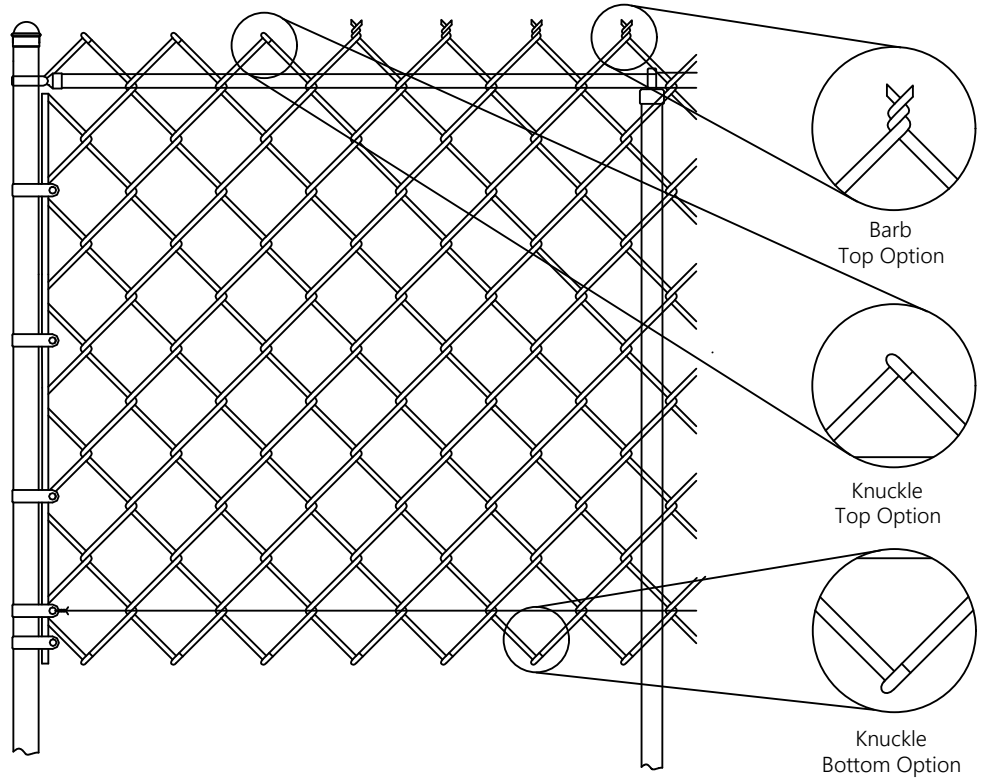

ROMA FENCE LTD.

CHAIN LINK FENCE - VINYL COATED MESH - 2 "

SPECIFICATIONS

COLOUR

BLACK
GREEN
WHITE
BROWN

* ADDITIONAL COLOURS
AVAILABLE UPON REQUEST

STYLE

2" Vinyl Coated Mesh

GAUGE

* OTHER GAUGES AVAILABLE
UPON REQUEST.

[NOT TO SCALE]

WEIGHT PER SQ. FT

6 ga. \approx 0.807 lbs/ sq. ft
9 ga. \approx 0.365 lbs/ sq. ft
11 ga. \approx 0.260 lbs/ sq. ft

MESH SIZE

FINISHED DIAMETER

6 ga. = 0.188" \pm 0.004"
9 ga. = 0.148" \pm 0.004"
11 ga. = 0.120" \pm 0.004"