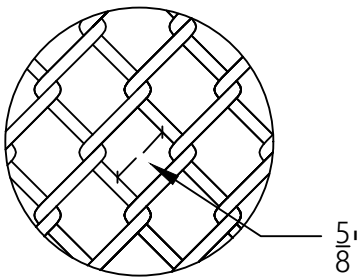

ROMA FENCE LTD.

CHAIN LINK FENCE - MINI MESH - 5/8 "

SPECIFICATIONS

COLOUR

BLACK

GREEN

* ADDITIONAL COLOURS
AVAILABLE UPON REQUEST

STYLE

5/8 " Mini Mesh

GAUGE

9 ga. 11 ga.

* OTHER GAUGES AVAILABLE
UPON REQUEST.

[NOT TO SCALE]

WEIGHT PER SQ. FT

9 ga. ≈ 1.42 lbs/ sq. ft

11 ga. ≈ 0.90 lbs/ sq. ft

MESH SIZE

FINISHED DIAMETER

9 ga. = 0.148" ± 0.004"

11 ga. = 0.120 ± 0.004"

SELVAGE

KNUCKLE
TOP

BARB TOP

BARB TOP

KNUCKLE
BOTTOM

KNUCKLE
BOTTOM

BARB
BOTTOM

10 HOLLAND DR,
BOLTON, ON L7E 1G6
WWW.ROMAFENCE.COM