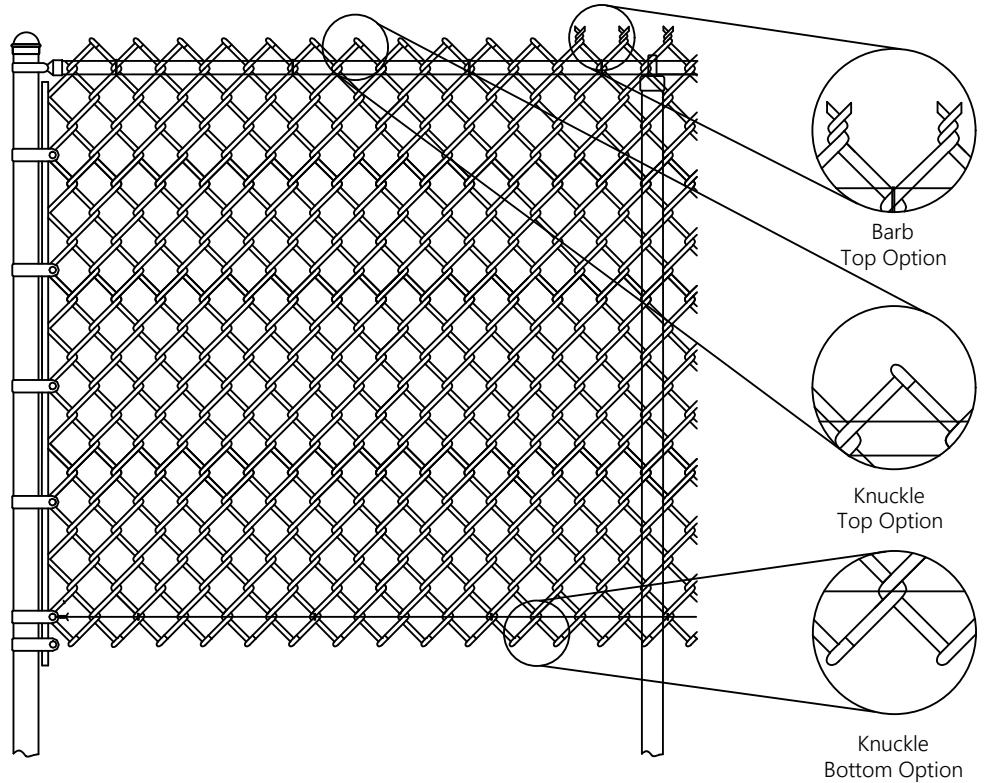

ROMA FENCE LTD.

CHAIN LINK FENCE - MINI MESH - 5/8 "

SPECIFICATIONS

COLOUR

BLACK

GREEN

* ADDITIONAL COLOURS
AVAILABLE UPON REQUEST

STYLE

5/8 " Mini Mesh

GAUGE

9 ga. 11 ga.

* OTHER GAUGES AVAILABLE
UPON REQUEST.

[NOT TO SCALE]

WEIGHT PER SQ. FT

9 ga. ≈ 1.42 lbs/ sq. ft

11 ga. ≈ 0.90 lbs/ sq. ft

MESH SIZE

FINISHED DIAMETER

9 ga. = 0.148" ± 0.004"

11 ga. = 0.120 ± 0.004"

SELVAGE

KNUCKLE
TOP

BARB TOP

BARB TOP