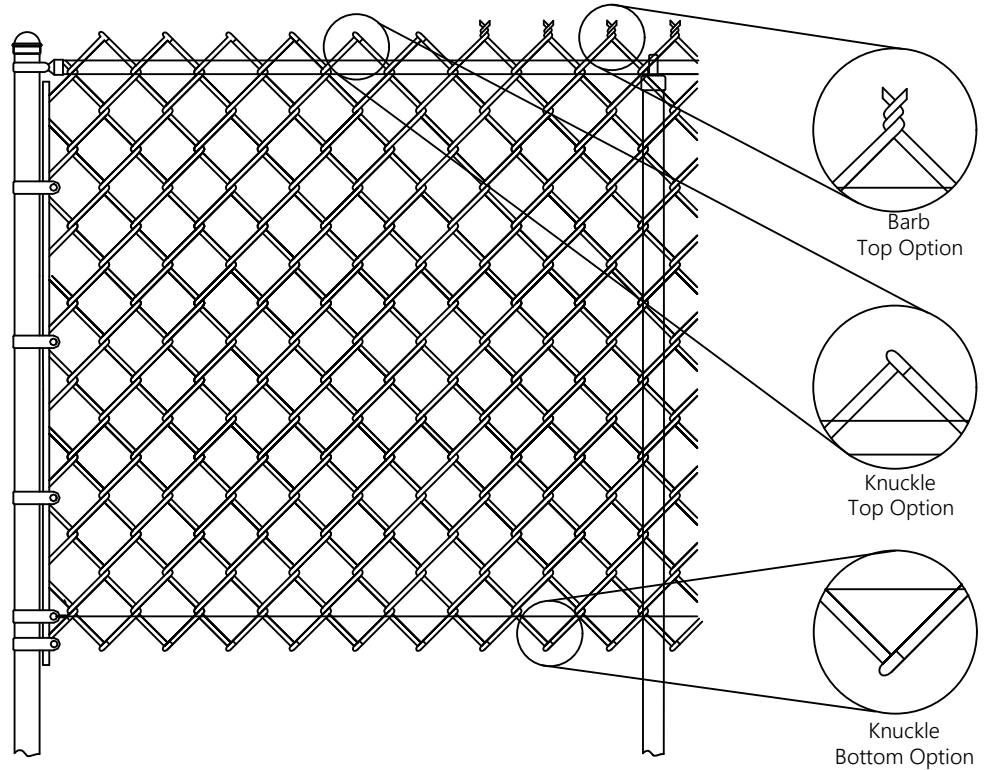

ROMA FENCE LTD.

CHAIN LINK FENCE - GALVANIZED SMALL MESH - 1 1/4"

SPECIFICATIONS

COLOUR

GALVANIZED

STYLE

1 1/4" Galvanized Small Mesh
1.2 oz Zinc Coating

TENSILE STRENGTH

9 ga. \approx 75,000 - 85,000 psi
11 ga. \approx 75,000 - 85,000 psi

GAUGE

9 ga. 11 ga.

* OTHER GAUGES AVAILABLE
UPON REQUEST.

[NOT TO SCALE]

WEIGHT PER SQ. FT

9 ga. \approx 1.08 lbs/ sq. ft
11 ga. \approx 0.78 lbs/ sq. ft

MESH SIZE

FINISHED DIAMETER

9 ga. = 0.138" \pm 0.004"
11 ga. = 0.109" \pm 0.004"

SELVAGE

KNUCKLE
TOP

BARB TOP

BARB TOP

KNUCKLE
BOTTOM