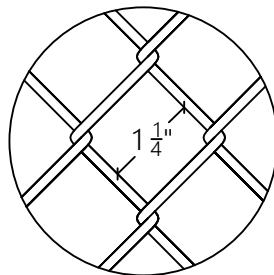

ROMA FENCE LTD.

CHAIN LINK FENCE - GALVANIZED SMALL MESH - 1 1/4"

SPECIFICATIONS

COLOUR

GALVANIZED

STYLE

1 1/4" Galvanized Small Mesh
1.2 oz Zinc Coating

TENSILE STRENGTH

9 ga. \approx 75,000 - 85,000 psi
11 ga. \approx 75,000 - 85,000 psi

GAUGE

9 ga. 11 ga.

* OTHER GAUGES AVAILABLE
UPON REQUEST.

[NOT TO SCALE]

WEIGHT PER SQ. FT

9 ga. \approx 1.08 lbs/ sq. ft
11 ga. \approx 0.78 lbs/ sq. ft

MESH SIZE

FINISHED DIAMETER

9 ga. = 0.138" \pm 0.004"
11 ga. = 0.109" \pm 0.004"

SELVAGE

KNUCKLE
TOP

BARB TOP

BARB TOP

KNUCKLE
BOTTOM