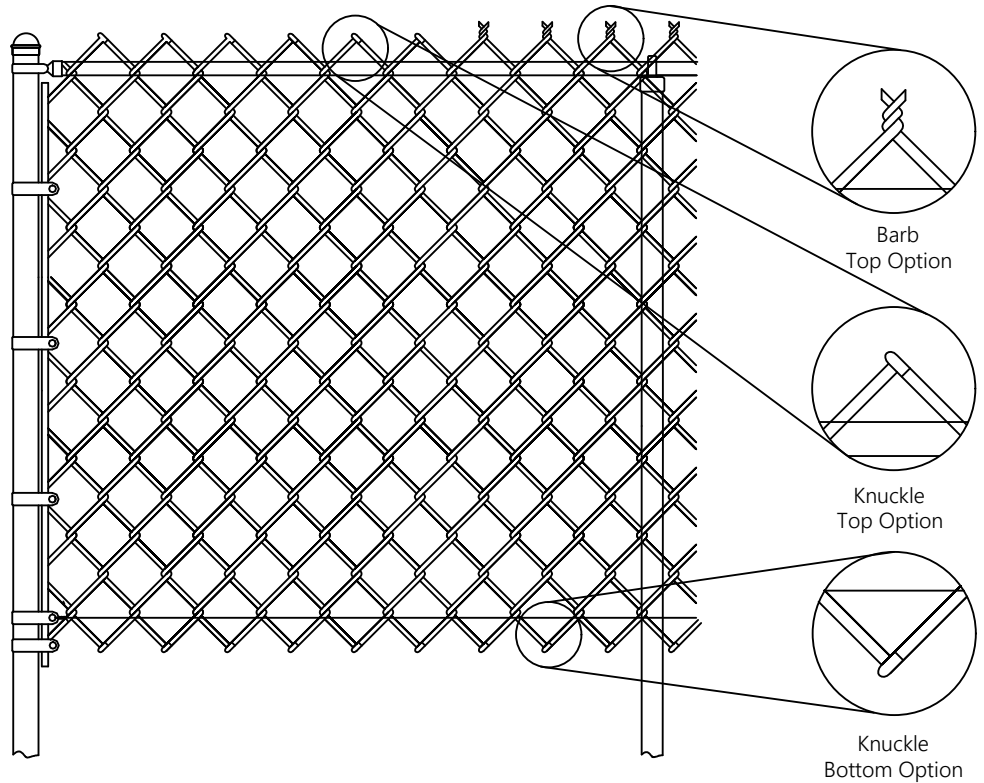

SELVAGE

KNUCKLE
TOP

KNUCKLE
BOTTOM

BARB TOP

KNUCKLE
BOTTOM

BARB TOP

BARB
BOTTOM

10 HOLLAND DR,
BOLTON, ON L7E 1G6
WWW.ROMAFENCE.COM