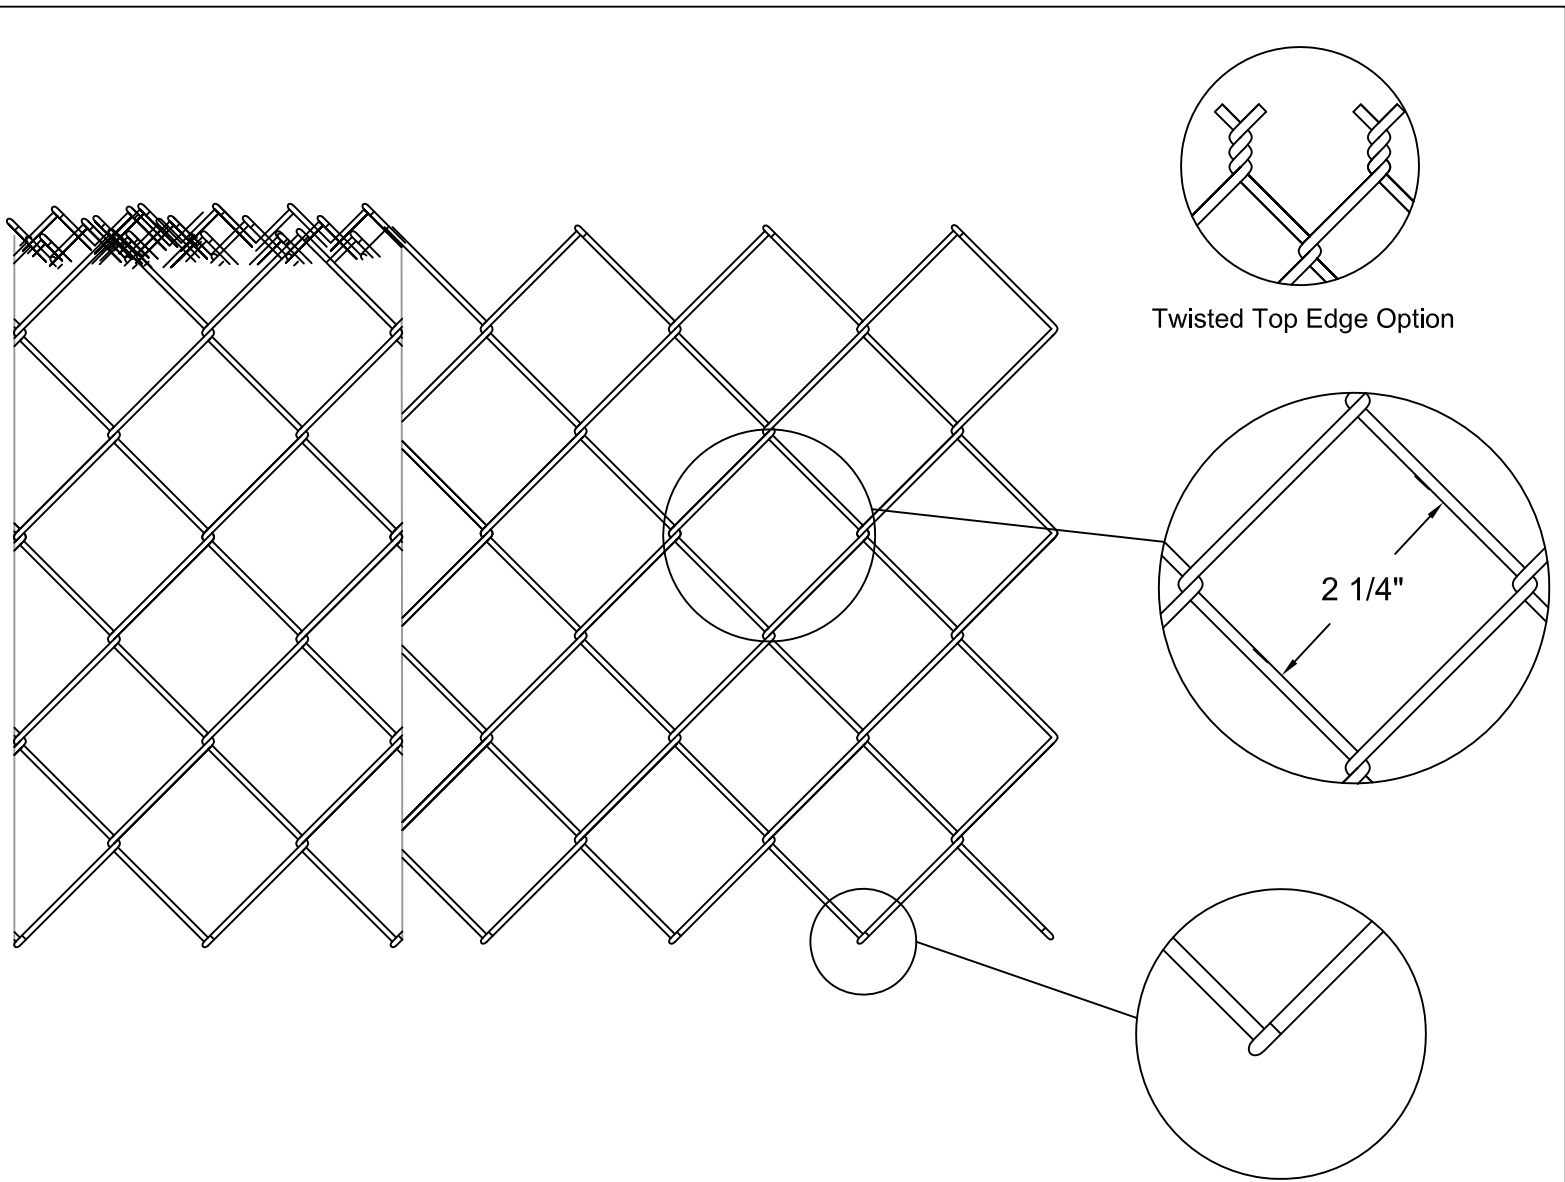

ROMA FENCE LTD.

CHAIN LINK FENCE - VINYL COATED MESH - 2 1/4" x 9 GAUGE

Twisted Top Edge Option

2 1/4"

Style

Gauge

Finished Diameter

Weight Per Sqft

2 1/4" x 9 Gauge Vinyl

9 Gauge (0.095" Core)

0.148" ± 0.004"

≈ 0.360 lbs/Sqft

ROMA FENCE LTD.
10 HOLLAND DRIVE, BOLTON, ON L7E 1G6
WWW.ROMAFENCE.COM