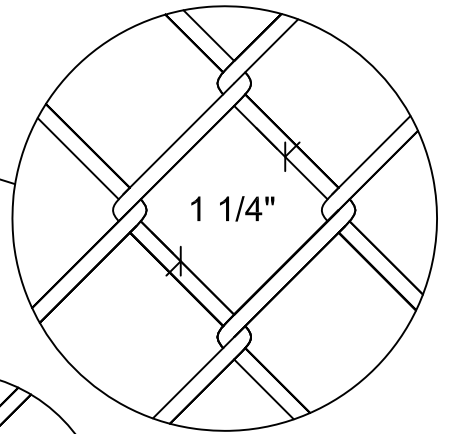

## CHAIN LINK FENCE - MINI MESH - 1 1/4"

Twisted Top Edge Option

Style

Gauge

Finished Diameter

Weight Per Sqft

1 1/4" x 11 Gauge Vinyl

11 Gauge (0.080" Core)

0.120" ± 0.004"

≈ 0.460 lbs/Sqft

1 1/4" x 9 Gauge Vinyl

9 Gauge (0.095" Core)

0.148" ± 0.004"

≈ 0.714 lbs/Sqft

ROMA FENCE LTD.  
10 HOLLAND DRIVE, BOLTON, ON L7E 1G6  
WWW.ROMAFENCE.COM