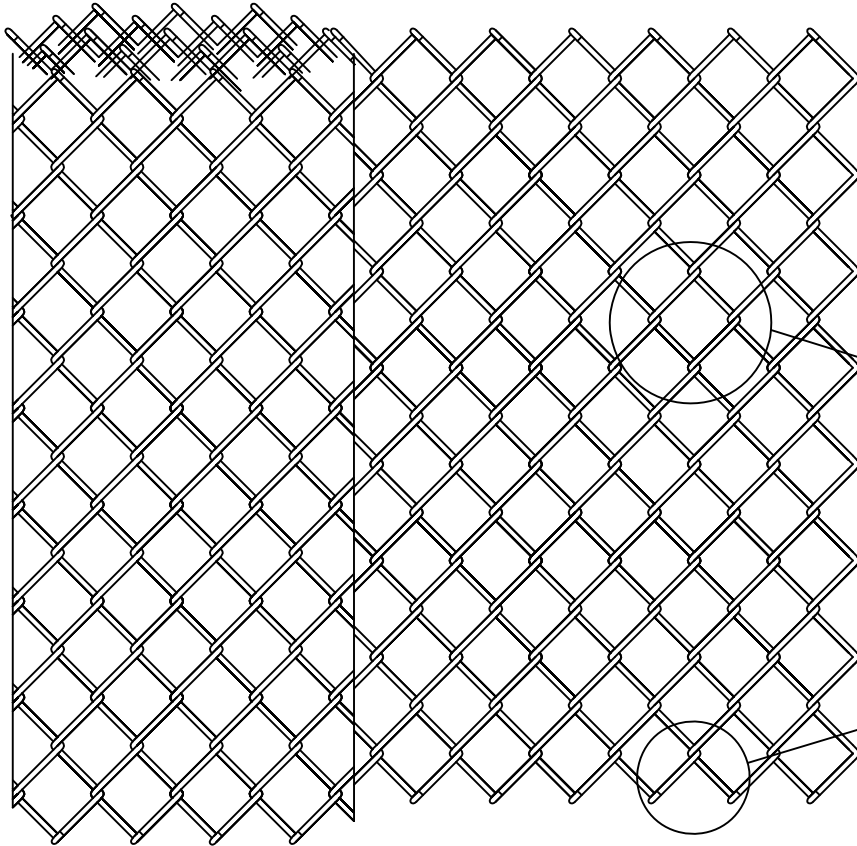

## CHAIN LINK FENCE - MINI MESH - 1 1/4"

Twisted Top Edge Option

Style

Gauge

Finished Diameter

Weight Per Sqft

1 1/4" x 11 Gauge Vinyl

11 Gauge (0.080" Core)

0.120" ± 0.004"

≈ 0.460 lbs/Sqft

1 1/4" x 9 Gauge Vinyl

9 Gauge (0.095" Core)

0.148" ± 0.004"

≈ 0.714 lbs/Sqft

ROMA FENCE LTD.  
10 HOLLAND DRIVE, BOLTON, ON L7E 1G6  
WWW.ROMAFENCE.COM