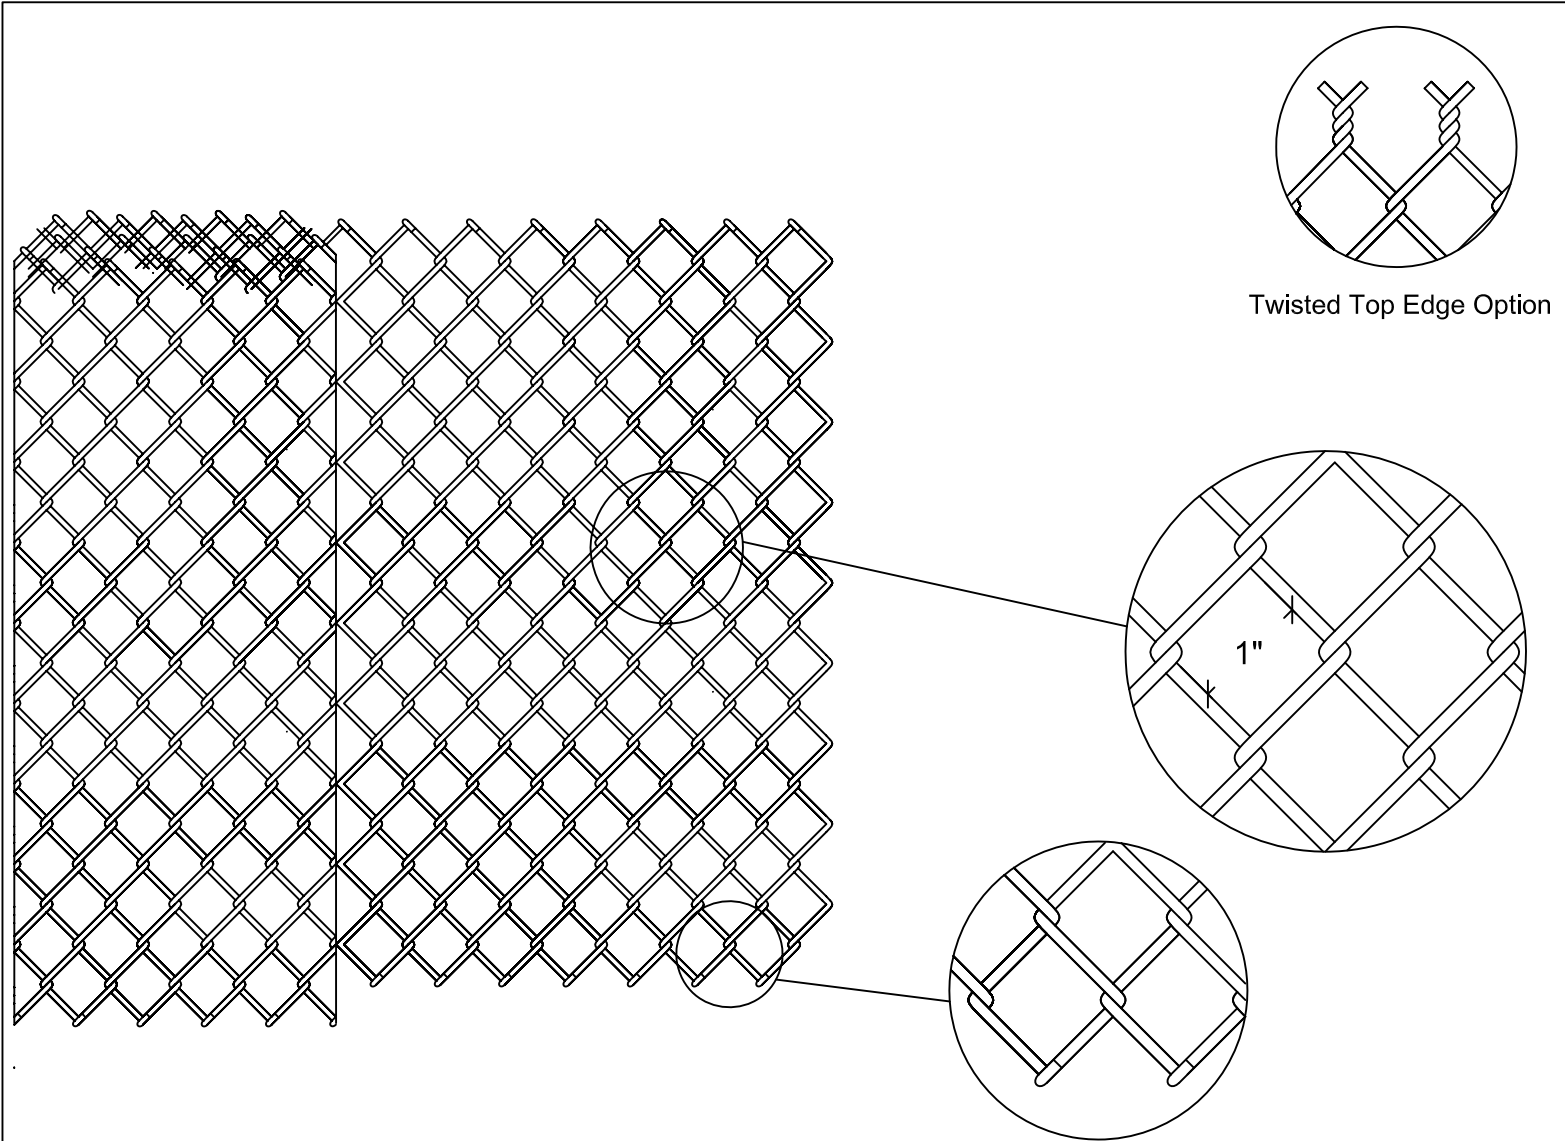

## CHAIN LINK FENCE - MINI MESH - 1"

Style	Gauge	Finished Diameter	Weight Per Sqft
1" x 11 Gauge Vinyl	11 Gauge (0.080" Core)	0.120" ± 0.004"	≈ 0.590 lbs/Sqft
1" x 9 Gauge Vinyl	9 Gauge (0.095" Core)	0.148" ± 0.004"	≈ 0.772 lbs/Sqft