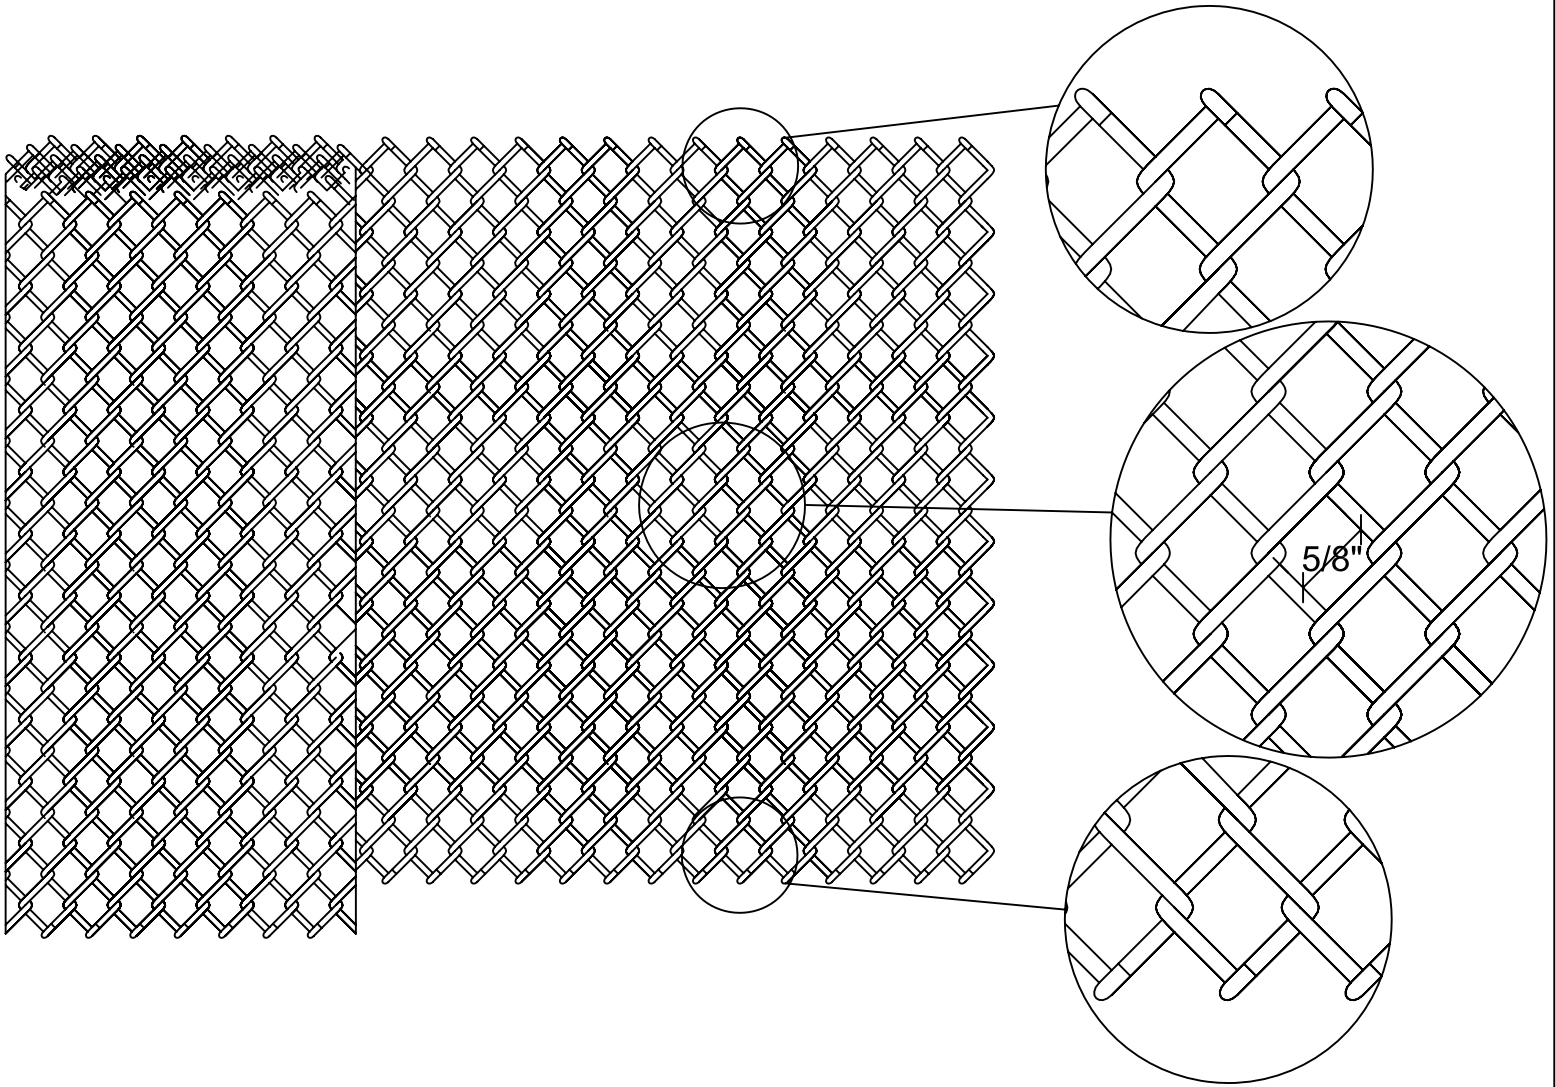

ROMA FENCE LTD.

CHAIN LINK FENCE - MINI MESH - 5/8"

Style	Gauge	Finished Diameter	Weight Per Sqft
5/8" x 11 Gauge Vinyl	11 Gauge (0.080" Core)	0.120" ± 0.004"	≈ 0.90 lbs/Sqft
5/8" x 9 Gauge Vinyl	9 Gauge (0.095" Core)	0.148" ± 0.004"	≈ 1.42 lbs/Sqft