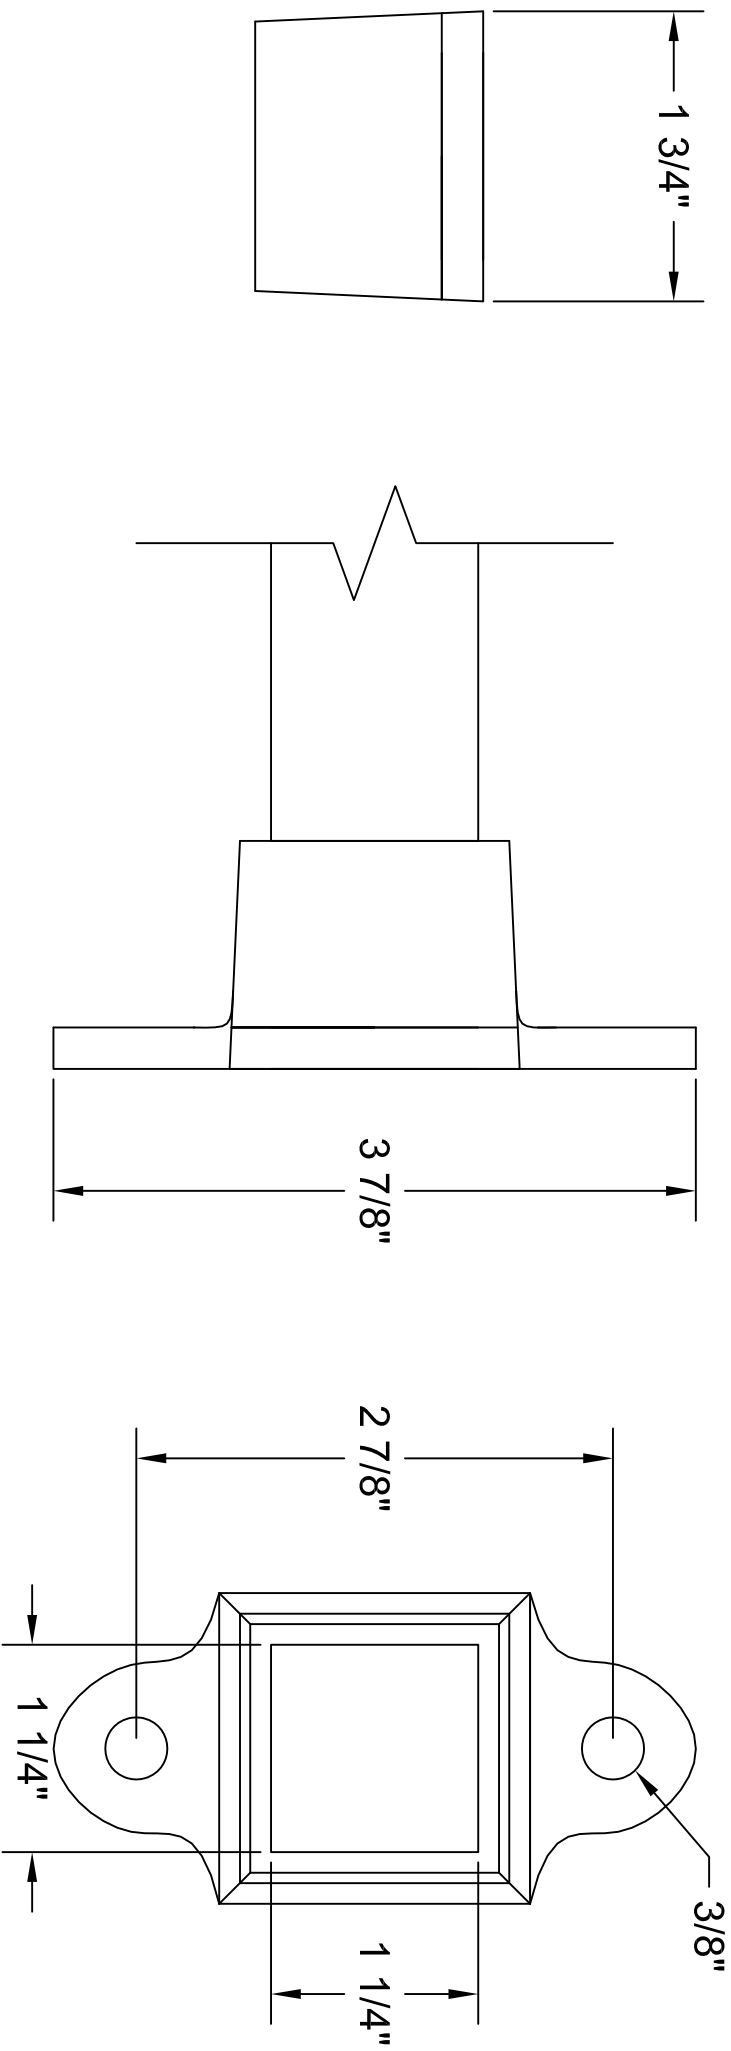

1 1/4" X 1 1/4" WALL BRACKET

10 Holland Drive
Bolton, ON L7E 1G6
www.romafence.com